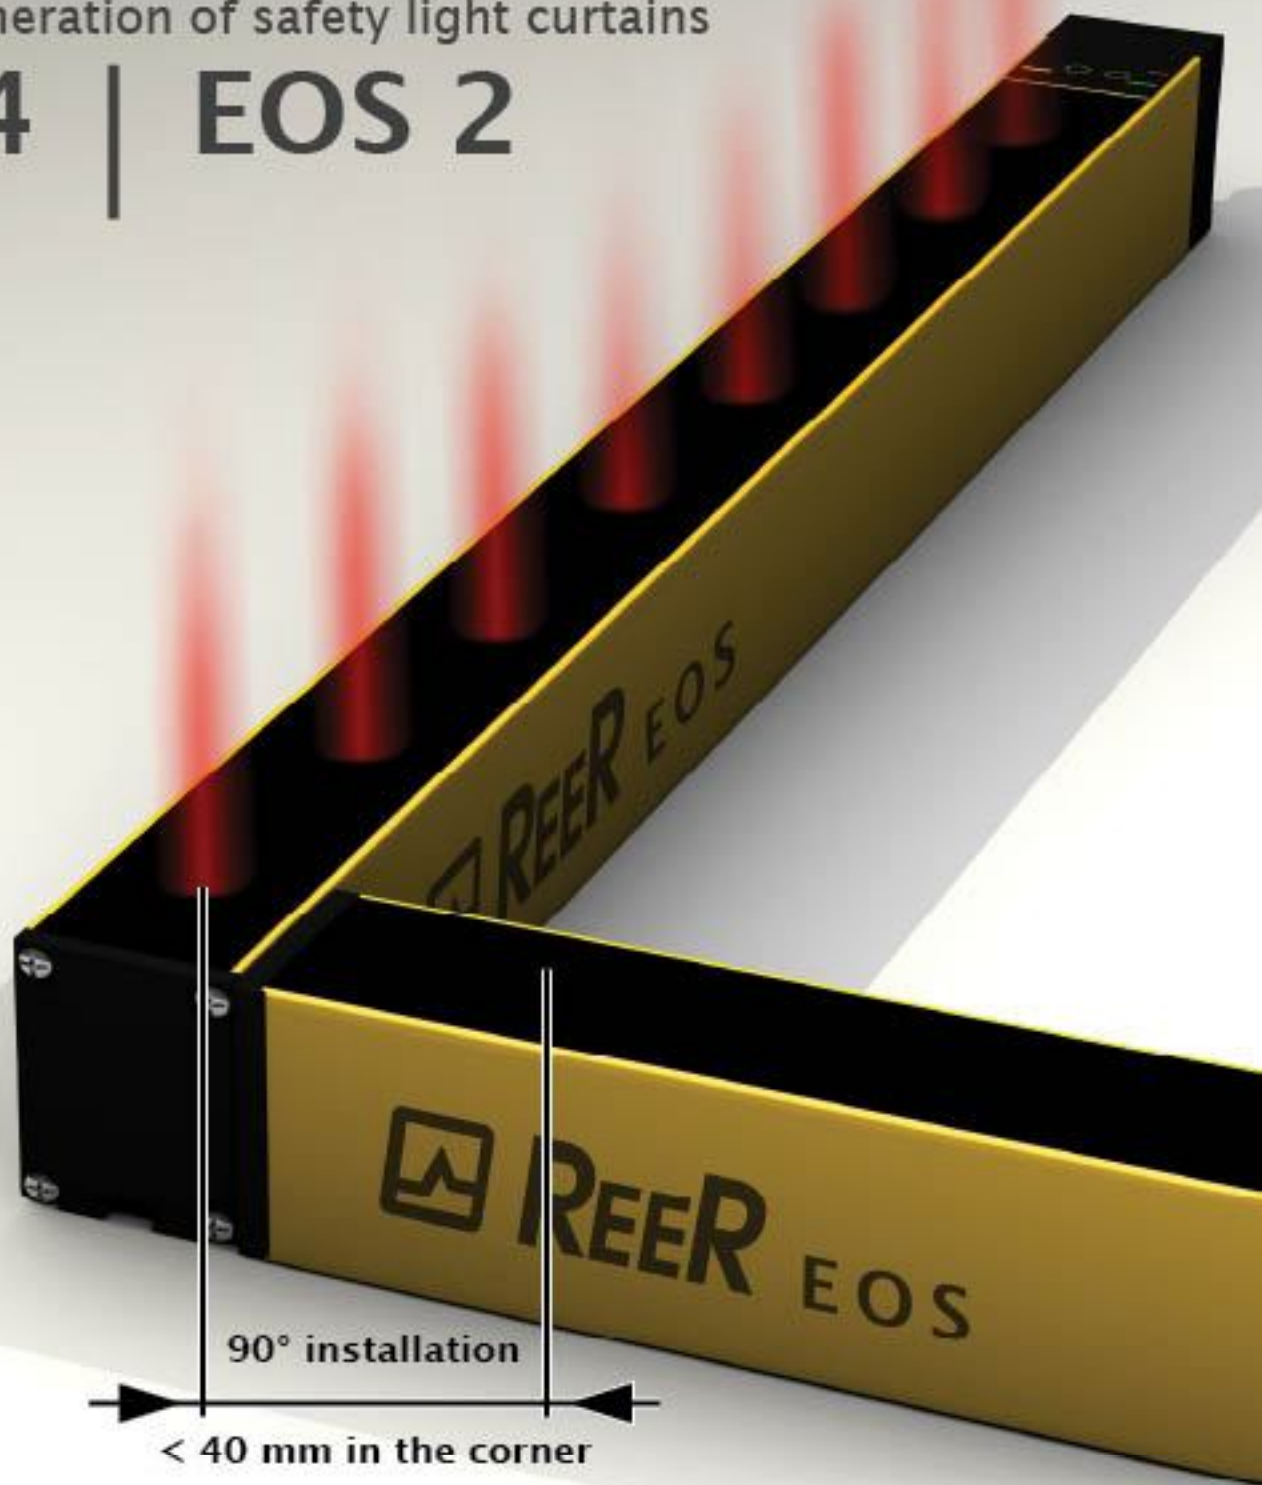

The new generation of safety light curtains

EOS 4 | EOS 2

- 28 x 30 mm cross section only
- Type 4, SIL 3, PLc – Type 2, SIL2, PLd
- 14, 20, 30, 40, 50, 90 mm resolution and 2, 3, 4 beams
- IP 67 rating

- M12 connectors with unshielded cables up to 100 m
- Built-in external device monitoring (EDM) and Start/Restart interlock functions
- Max range 12 m (6 m for EOS4 res. 14 mm), 20 m for EOS4 XH and AH
- Protected height 150 to 1500 mm
- Operating temperature -10 to 55° C
- No dead zone on one side
- Certified according: EN 61496-1-2, ISO/EN 13849-1, EN 62061, IEC 61508