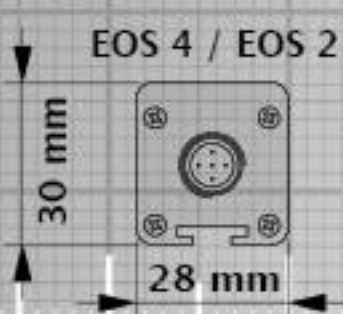

The new generation of safety light curtains

EOS 4 | EOS 2

- 28 x 30 mm cross section only
- Type 4, SIL 3, PLc – Type 2, SIL2, PLd
- 14, 20, 30, 40, 50, 90 mm resolution and 2, 3, 4 beams
- IP 67 rating

- M12 connectors with unshielded cables up to 100 m
- Built-in external device monitoring (EDM) and Start/Restart interlock functions
- Max range 12 m (6 m for EOS4 res. 14 mm), 20 m for EOS4 XH and AH
- Protected height 150 to 1500 mm
- Operating temperature -10 to 55° C
- No dead zone on one side
- Certified according: EN 61496-1-2, ISO/EN 13849-1, EN 62061, IEC 61508