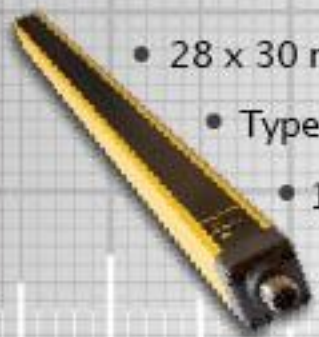

The new generation of safety light curtains

EOS 4 | EOS 2

- 28 x 30 mm cross section only
- Type 4, SIL 3, PLc – Type 2, SIL2, PLd
- 14, 20, 30, 40, 50, 90 mm resolution and 2, 3, 4 beams
- IP 67 rating

- M12 connectors with unshielded cables up to 100 m
- Built-in external device monitoring (EDM) and Start/Restart interlock functions
- Max range 12 m (6 m for EOS4 res. 14 mm), 20 m for EOS4 XH and AH
- Protected height 150 to 1500 mm
- Operating temperature -10 to 55° C
- No dead zone on one side
- Certified according: EN 61496-1-2, ISO/EN 13849-1, EN 62061, IEC 61508